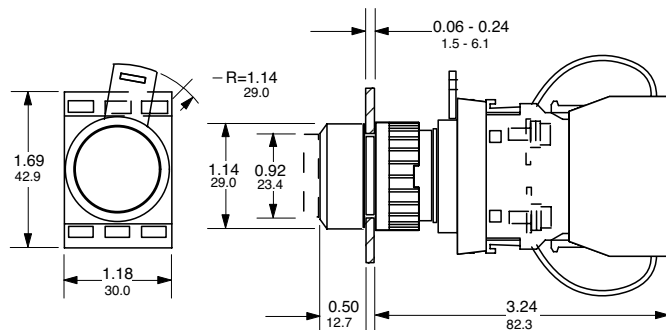

Approximate dimensions

00.00 Inches
00.00 [Millimeters]

Pushbutton and illuminated pushbutton

Mushroom pushbutton — 40mm (Momentary)

Illuminated pushbutton with transformer

Mushroom pushbutton — 60mm

8

Mushroom pushbutton — 30mm

Mushroom pushbutton — 40mm lockable

Mushroom pushbutton — 40mm (Push-pull & twist release)

Emergency stop pushbutton — 40mm