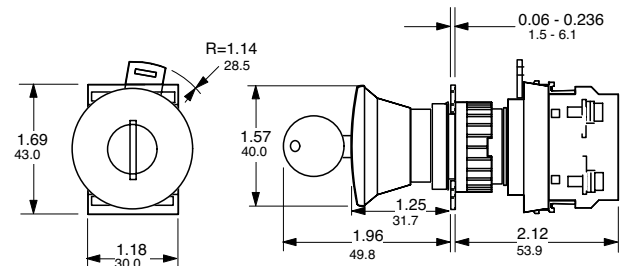

Approximate dimensions

00.00 Inches
00.00 [Millimeters]

Pushbutton and illuminated pushbutton

Mushroom pushbutton — 40mm (Momentary)

Illuminated pushbutton with transformer

Mushroom pushbutton — 60mm

8

Mushroom pushbutton — 30mm

Mushroom pushbutton — 40mm lockable

Mushroom pushbutton — 40mm (Push-pull & twist release)

Emergency stop pushbutton — 40mm