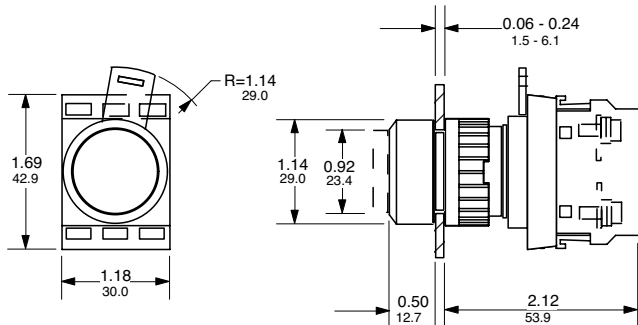

Approximate dimensions

00.00 Inches
00.00 [Millimeters]

Pushbutton and illuminated pushbutton

Mushroom pushbutton — 40mm (Momentary)

Illuminated pushbutton with transformer

Mushroom pushbutton — 60mm

8

Mushroom pushbutton — 30mm

Mushroom pushbutton — 40mm lockable

Mushroom pushbutton — 40mm (Push-pull & twist release)

Emergency stop pushbutton — 40mm