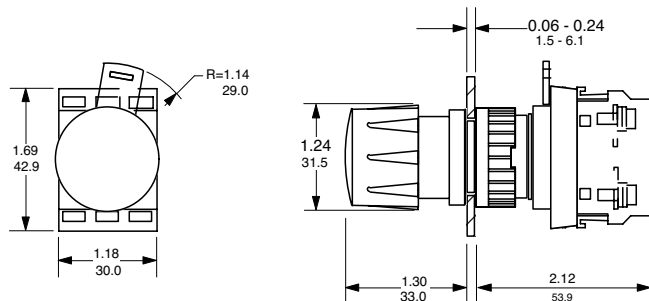

Approximate dimensions

00.00 Inches
00.00 [Millimeters]

Pushbutton and illuminated pushbutton

Mushroom pushbutton — 40mm (Momentary)

Illuminated pushbutton with transformer

Mushroom pushbutton — 60mm

8

Mushroom pushbutton — 30mm

Mushroom pushbutton — 40mm lockable

Mushroom pushbutton — 40mm (Push-pull & twist release)

Emergency stop pushbutton — 40mm