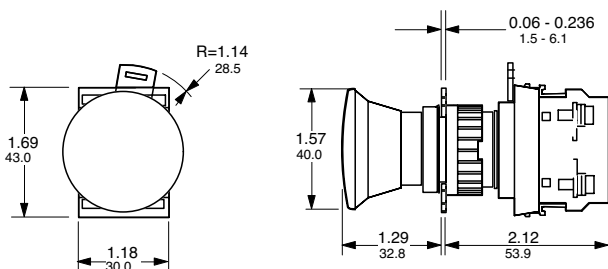

Approximate dimensions

00.00 Inches
00.00 [Millimeters]

Pushbutton and illuminated pushbutton

Mushroom pushbutton — 40mm (Momentary)

Illuminated pushbutton with transformer

Mushroom pushbutton — 60mm

8

Mushroom pushbutton — 30mm

Mushroom pushbutton — 40mm lockable

Mushroom pushbutton — 40mm (Push-pull & twist release)

Emergency stop pushbutton — 40mm