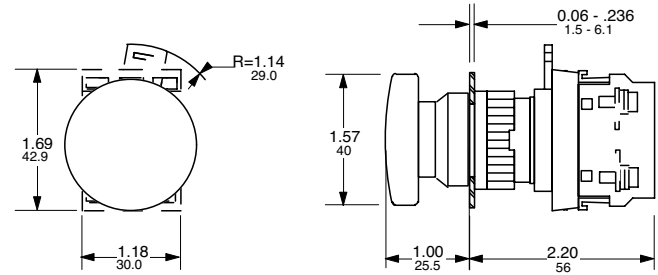

Approximate dimensions

00.00 Inches
00.00 [Millimeters]

Pushbutton and illuminated pushbutton

Mushroom pushbutton — 40mm (Momentary)

Illuminated pushbutton with transformer

Mushroom pushbutton — 60mm

8

Mushroom pushbutton — 30mm

Mushroom pushbutton — 40mm lockable

Mushroom pushbutton — 40mm (Push-pull & twist release)

Emergency stop pushbutton — 40mm