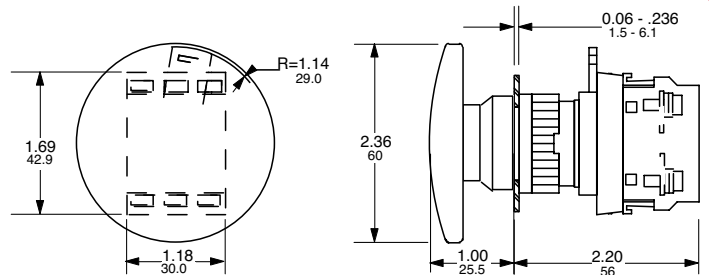

Approximate dimensions

00.00 Inches
00.00 [Millimeters]

Pushbutton and illuminated pushbutton

Mushroom pushbutton — 40mm (Momentary)

Illuminated pushbutton with transformer

Mushroom pushbutton — 60mm

8

Mushroom pushbutton — 30mm

Mushroom pushbutton — 40mm lockable

Mushroom pushbutton — 40mm (Push-pull & twist release)

Emergency stop pushbutton — 40mm