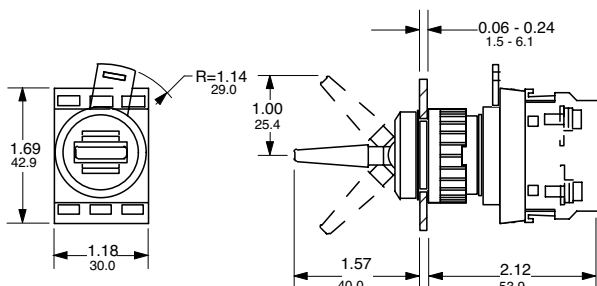

Approximate dimensions

00.00 Inches
00.00 [Millimeters]

Emergency stop pushbutton — 60mm

Selector switch — knob handle

8 Toggle switch

Selector switch — lever handle

Key operated pushbutton

Selector switch — key operated