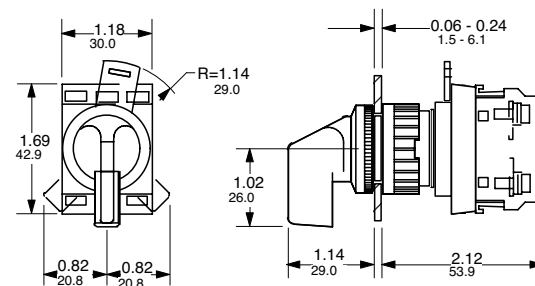

Approximate dimensions

00.00 Inches
00.00 [Millimeters]

Emergency stop pushbutton — 60mm

Selector switch — knob handle

8 Toggle switch

Selector switch — lever handle

Key operated pushbutton

Selector switch — key operated