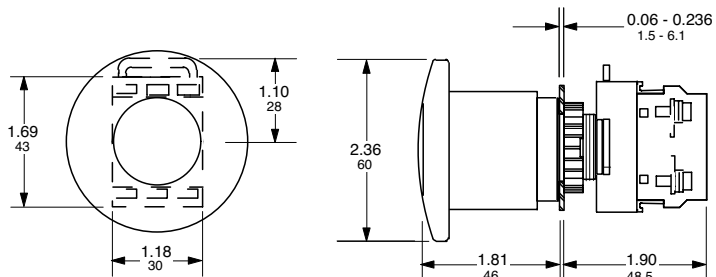

Approximate dimensions

00.00 Inches
00.00 [Millimeters]

Emergency stop pushbutton — 60mm

Selector switch — knob handle

8 Toggle switch

Selector switch — lever handle

Key operated pushbutton

Selector switch — key operated