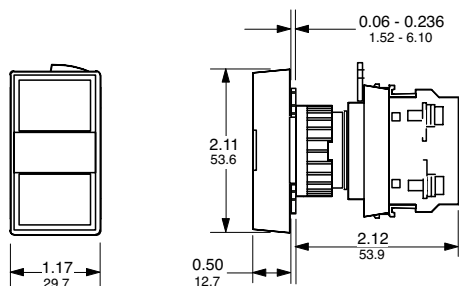

Two button pushbutton