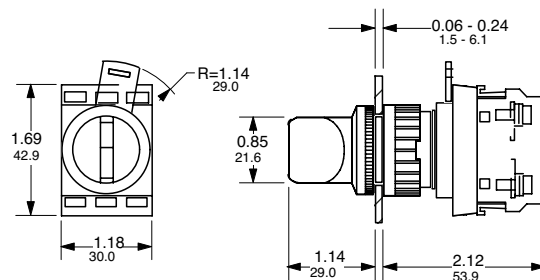

Approximate dimensions

00.00 Inches
00.00 [Millimeters]

Emergency stop pushbutton — 60mm

Selector switch — knob handle

8 Toggle switch

Selector switch — lever handle

Key operated pushbutton

Selector switch — key operated