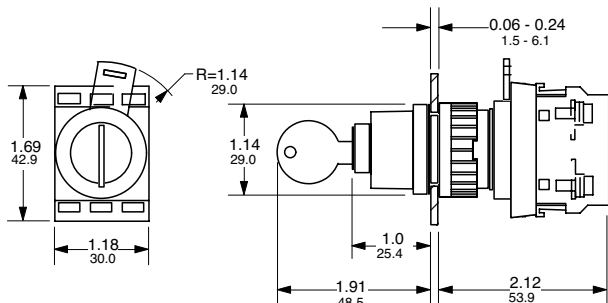

Approximate dimensions

00.00 Inches
00.00 [Millimeters]

Emergency stop pushbutton — 60mm

Selector switch — knob handle

8 Toggle switch

Selector switch — lever handle

Key operated pushbutton

Selector switch — key operated