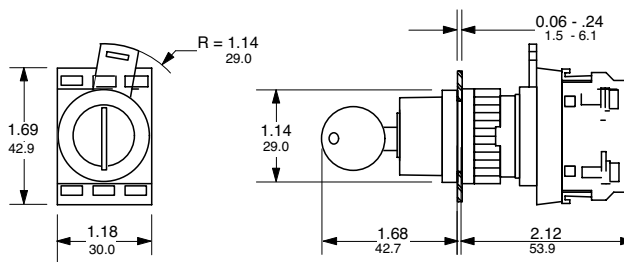

Approximate dimensions

00.00 Inches
00.00 [Millimeters]

Emergency stop pushbutton — 60mm

Selector switch — knob handle

8 Toggle switch

Selector switch — lever handle

Key operated pushbutton

Selector switch — key operated