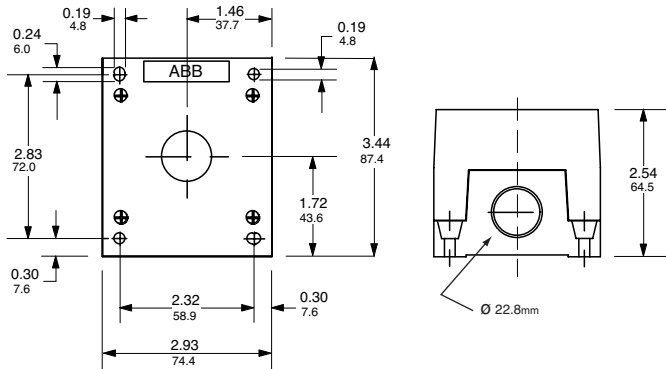

Approximate dimensions Enclosures

00.00 Inches
00.00 [Millimeters]

1 element