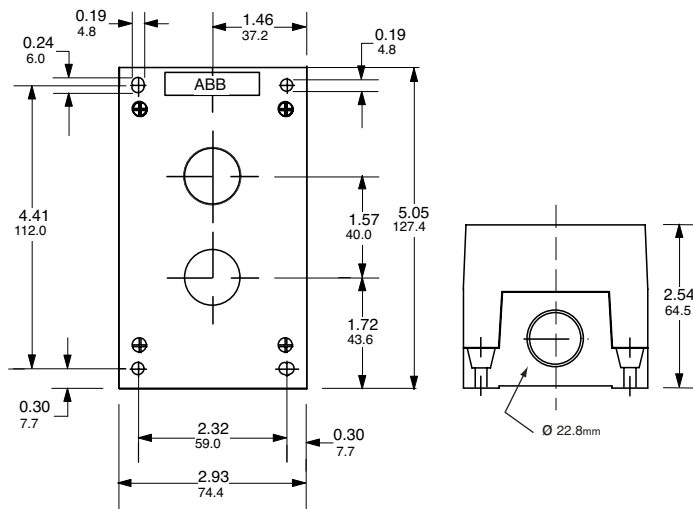

Approximate dimensions Enclosures

00.00 Inches
00.00 [Millimeters]

1 element

4 element

82 element

6 element

3 element

① One, two & three element pushbutton stations have knockouts for 1/2" conduit. Four & six element pushbutton stations have knockouts for 3/4" conduit.