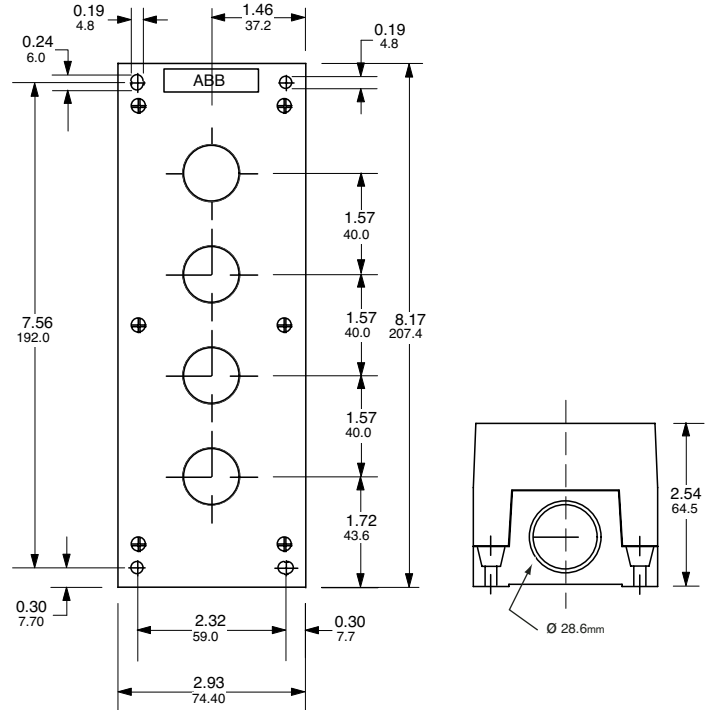

Approximate dimensions Enclosures

00.00 Inches
00.00 [Millimeters]

1 element

4 element

82 element

6 element

3 element

① One, two & three element pushbutton stations have knockouts for 1/2" conduit. Four & six element pushbutton stations have knockouts for 3/4" conduit.