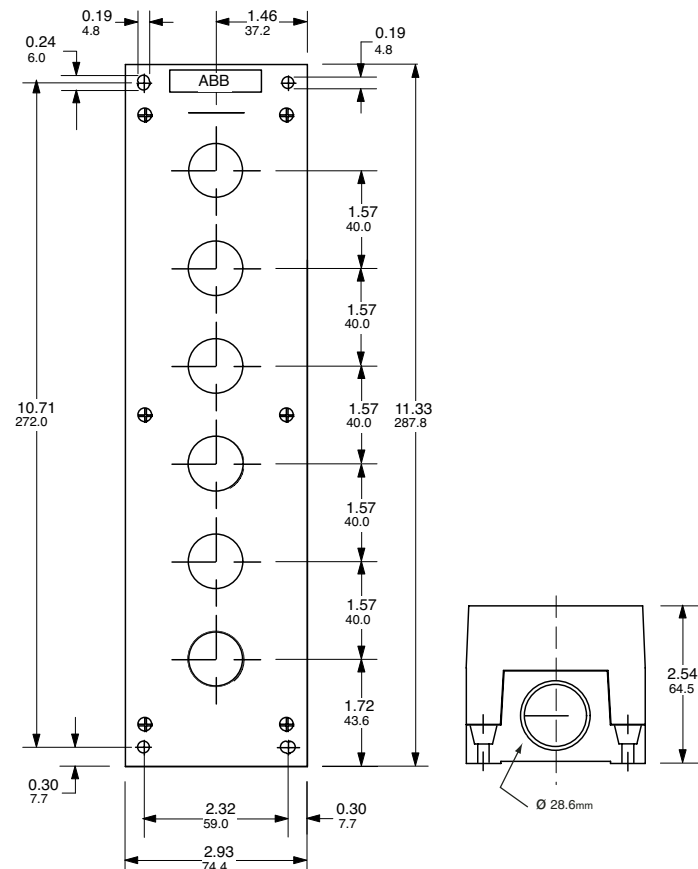

## Approximate dimensions Enclosures

00.00 Inches  
00.00 [Millimeters]

### 1 element

### 4 element

### 3 element

① One, two & three element pushbutton stations have knockouts for 1/2" conduit. Four & six element pushbutton stations have knockouts for 3/4" conduit.