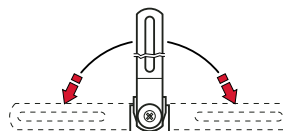

#### 30mm width — LS35P

LS35P77...-S

Galvanized steel flush mounting right angle lever

CENELEC conformity  
Actuating device and actuation type

Positive contact opening