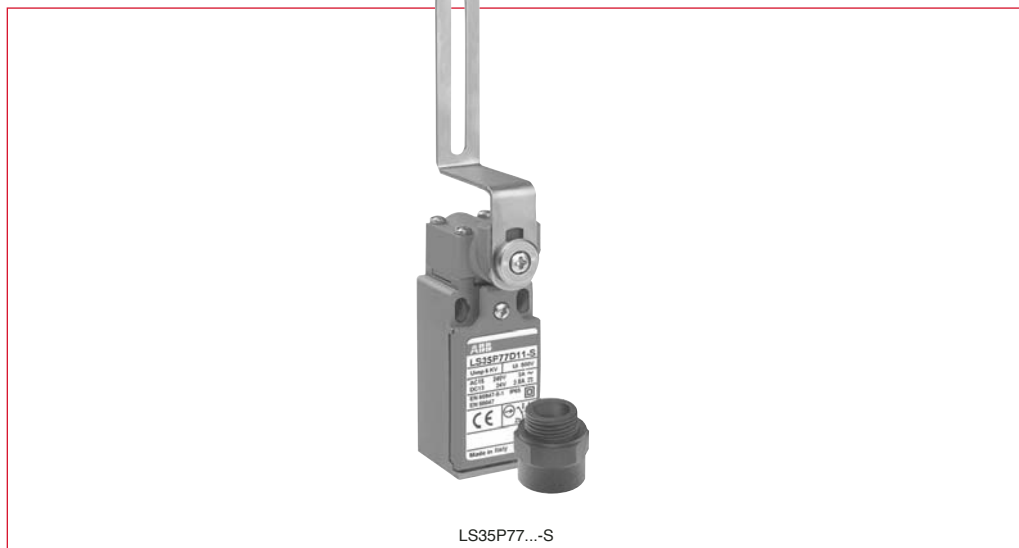

#### 30mm width — LS35P

LSA30P03	LSA30P04	LSA30P05	LSA30P06	LSA30P07	LSA30P08	LSA30P09
Right angle key	Straight key	Right angle key	Straight key	Right angle key shock absorber	Straight key shock absorber	Adjustable angle key
22mm	22mm	13mm	13mm	15mm	15mm	40mm

#### 30mm width — LS35P

LS35P77...-S

Galvanized steel flush mounting right angle lever

CENELEC conformity  
Actuating device and actuation type

Positive contact opening