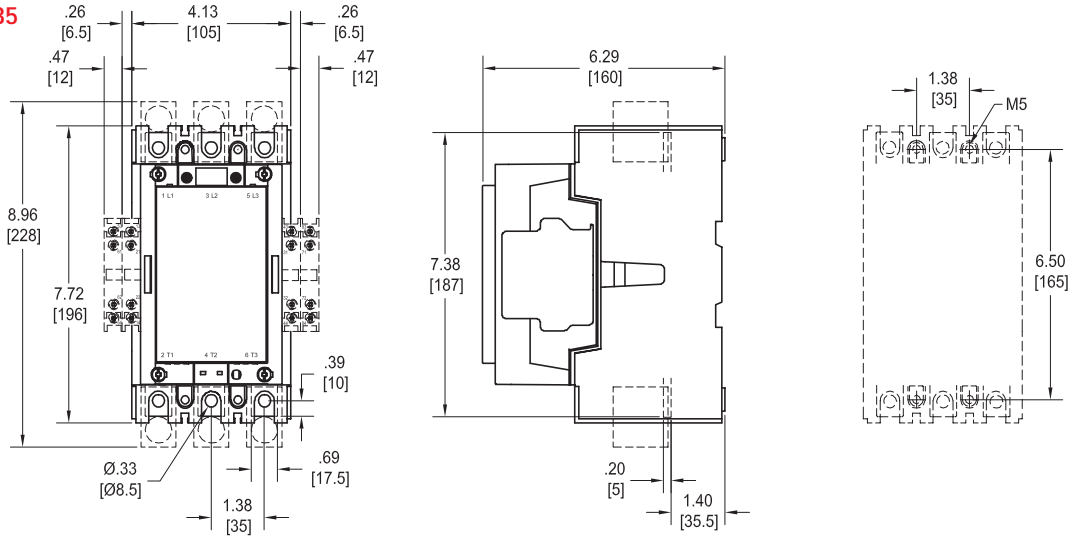

# Approximate dimensions A/AF145 – A/AF185

00.00 Inches  
00.00 [Millimeters]

## A/AF145 & A/AF185

## A/AF145, A/AF185 with mechanical interlock