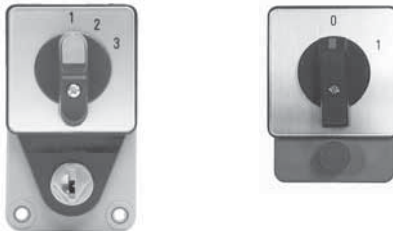

Type OM, ON, & OL Cam switches

ABB Cam switches

Cam switches OM, ON & OL (10A, 25A, 40A, 80A, 125A, 160A & 200A)

Complete range of standard and special cam switches for door and base mounting

Complete delivery includes handle and frontplate. Snap-on mounting of contact block with interlocking

Protected terminals and interconnections. Selflifting plus-minus screws for fast assembly.

Handle, color black or grey. Padlockable handle, color black or red-yellow.

Keylock and cylinder lock solutions

Enclosed cam switches. Water and dustproof IP 65. NEMA4 X for outdoor use.