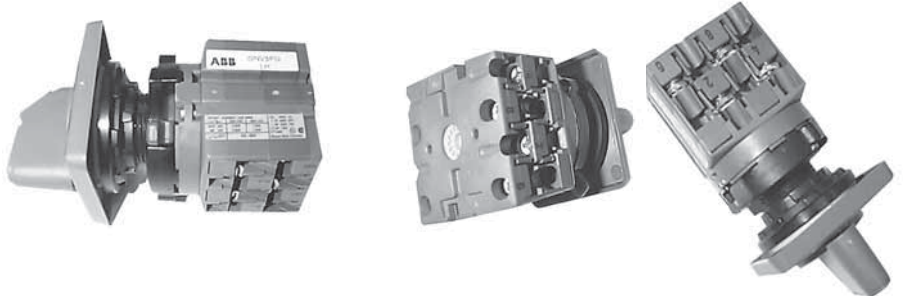

Type OM, ON, & OL Cam switches

ABB Cam switches

Cam switches OM, ON & OL (10A, 25A, 40A, 80A, 125A, 160A & 200A)

Complete range of standard and special cam switches for door and base mounting

Complete delivery includes handle and frontplate. Snap-on mounting of contact block with interlocking

Protected terminals and interconnections. Selflifting plus-minus screws for fast assembly.

Handle, color black or grey. Padlockable handle, color black or red-yellow.

Keylock and cylinder lock solutions

Enclosed cam switches. Water and dustproof IP 65. NEMA4 X for outdoor use.