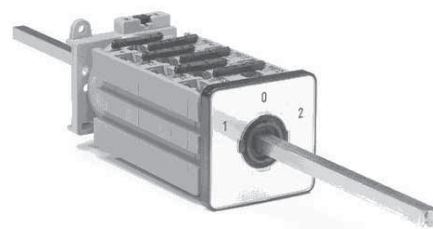

Door mounting cam switches

- IP 65
- NEMA 4X outdoor (ON, OL40)
- Key operated switch, IP54
- OM, Miniature
- ON, Normal
- OL, Large

Door drilling

OM: Ø 16.5mm / Ø 22.5mm
 ON: Ø 22.5mm / Ø 30.5mm
 OL40: Ø 22.5mm / Ø 30.5mm

Maximum panel thickness 5.5 mm.

The black handle with square escutcheon plate marked for switch type is supplied with the switch body. Optional adaptor ring available for 30.5 mm hole.

Escutcheon plates

OM	30x30
ON	48x48
OL40	48x68

DIN-rail mounting

- P 44
- ON, Modular

Number of contacts

OM:	16 contacts
ON:	20 contacts
ON_M:	6 contacts
OL40:	20 contacts
OL80, 125, 160, 200:	24 contacts

Special switches up to 60 contacts
 Please consult with us.

Features:

- Complete delivery for easy purchasing and assembly
 - Standard delivery with black handle, alt. grey or red yellow handle
 - Small panel size: front space in side to side mounting 30 mm or 50 mm up to 25 A
 - Finger protected terminals and interconnections (IP20, VBG4)
 - Self lifting screws, terminal screws for fast cabling
 - Double break silver contacts with 0,35 µm gold grid ensure a high breaking capacity and reliable connection.
- Also available with solid golden contacts for extremely difficult circumstances. Have to be ordered separately, please add G to the type, e.g: OMA 1 PBG.
- Fast special engraving service available
 - Metallic shaft as special version
 - Fast-on terminals available as special version