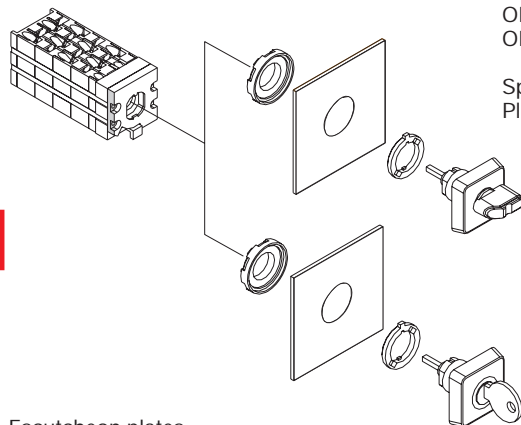

Door mounting cam switches

- IP 65
- NEMA 4X outdoor (ON, OL40)
- Key operated switch, IP54
- OM, Miniature
- ON, Normal
- OL, Large

Door drilling

OM: Ø 16.5mm / Ø 22.5mm
 ON: Ø 22.5mm / Ø 30.5mm
 OL40: Ø 22.5mm / Ø 30.5mm

Maximum panel thickness 5.5 mm.

The black handle with square escutcheon plate marked for switch type is supplied with the switch body. Optional adaptor ring available for 30.5 mm hole.

Escutcheon plates

OM	30x30
ON	48x48
OL40	48x68

DIN-rail mounting

- P 44
- ON, Modular

Number of contacts

OM:	16 contacts
ON:	20 contacts
ON_M:	6 contacts
OL40:	20 contacts
OL80, 125, 160, 200:	24 contacts

Special switches up to 60 contacts
 Please consult with us.

Features:

- Complete delivery for easy purchasing and assembly
 - Standard delivery with black handle, alt. grey or red yellow handle
 - Small panel size: front space in side to side mounting 30 mm or 50 mm up to 25 A
 - Finger protected terminals and interconnections (IP20, VBG4)
 - Self lifting screws, terminal screws for fast cabling
 - Double break silver contacts with 0,35 µm gold grid ensure a high breaking capacity and reliable connection.
- Also available with solid golden contacts for extremely difficult circumstances. Have to be ordered separately, please add G to the type, e.g: OMA 1 PBG.
- Fast special engraving service available
 - Metallic shaft as special version
 - Fast-on terminals available as special version