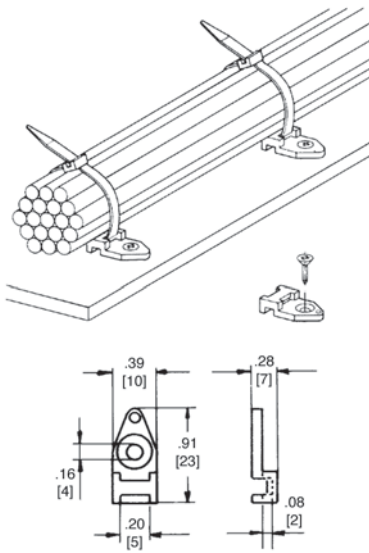

Cable ties Approximate dimensions

00.00 — Inches
00.00 — [Millimeters]

18250 & 18251
Self-adhesive base for cable ties

18280
Screw-mounted base for cable ties

18252 & 18253
Screw-mounted base for cable ties

18282
Push-in base for cable ties

18270
Cable tie cutter

18270
Cable tie cutter