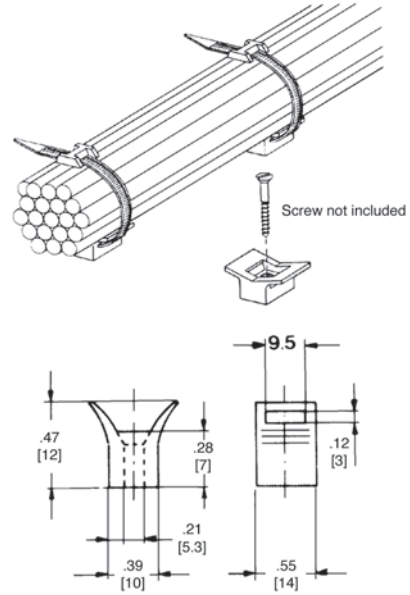

Cable ties Approximate dimensions

00.00 — Inches
00.00 — [Millimeters]

18250 & 18251
Self-adhesive base for cable ties

18280
Screw-mounted base for cable ties

18252 & 18253
Screw-mounted base for cable ties

18282
Push-in base for cable ties

18270
Cable tie cutter

18270
Cable tie cutter