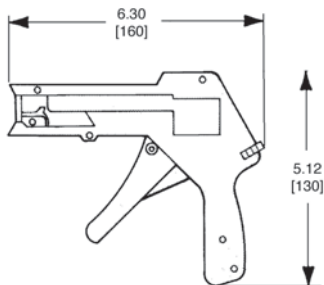

18270
Cable tie cutter