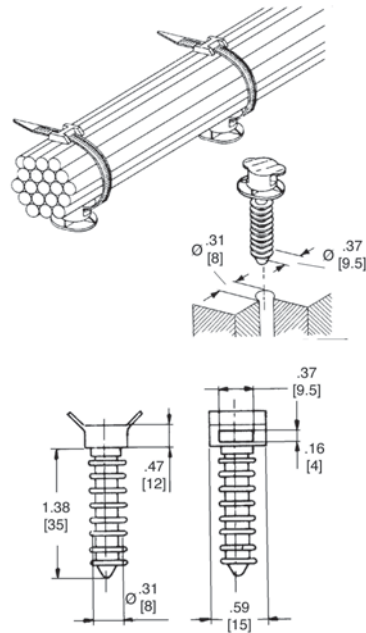

Cable ties Approximate dimensions

00.00 — Inches
00.00 — [Millimeters]

18250 & 18251
Self-adhesive base for cable ties

18280
Screw-mounted base for cable ties

18252 & 18253
Screw-mounted base for cable ties

18282
Push-in base for cable ties

18270
Cable tie cutter

18270
Cable tie cutter