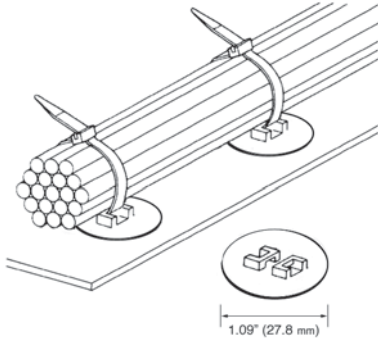

Cable ties Approximate dimensions

00.00 — Inches
00.00 — [Millimeters]

18250 & 18251
Self-adhesive base for cable ties

18280
Screw-mounted base for cable ties

18252 & 18253
Screw-mounted base for cable ties

18282
Push-in base for cable ties

18270
Cable tie cutter

18270
Cable tie cutter