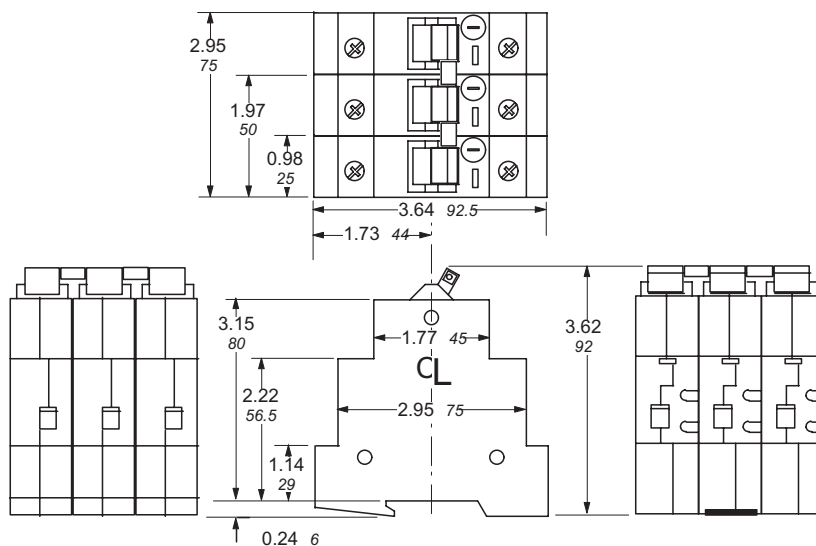

S500

S500-RD3 Handle mechanism

14

S500 Front mounting kit