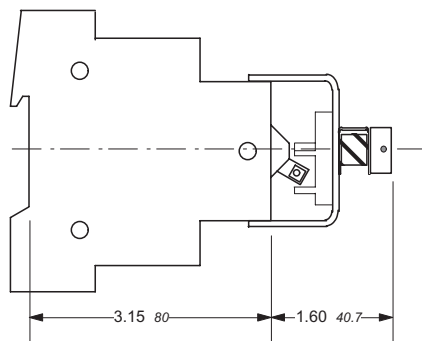

S500

S500-RD3 Handle mechanism

14

S500 Front mounting kit