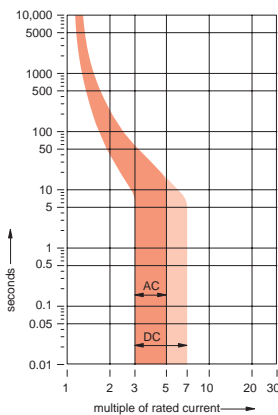

S200

480Y/277 VAC

Supplemental protectors

B UL 1077 CSA C22.2 No. 235
VDE 0641 IEC-898
Cable protection

S201-B, 1 pole

S202-B, 2 pole
S201-BNA, 1 P+N

S203-B, 3 pole

S204-B, 4 pole
S203-BNA, 3P+N

B

| Rated current | Catalog number | List price | Delivery class | Sugg. order qty | Wgt. oz. (1 pc.) |
|---------------|----------------|------------|----------------|-----------------|------------------|
| 1 pole | | | | | |
| 6 | S201-B6 | \$ 36 | | | |
| 10 | S201-B10 | 36 | | | |
| 13 | S201-B13 | 36 | | | |
| 16 | S201-B16 | 36 | | | |
| 20 | S201-B20 | 38 | | | |
| 25 | S201-B25 | 38 | A | 10 | 4.5 |
| 32 | S201-B32 | 40 | | | |
| 40 | S201-B40 | 42 | | | |
| 50 | S201-B50 | 48 | | | |
| 63 | S201-B63 | 56 | | | |