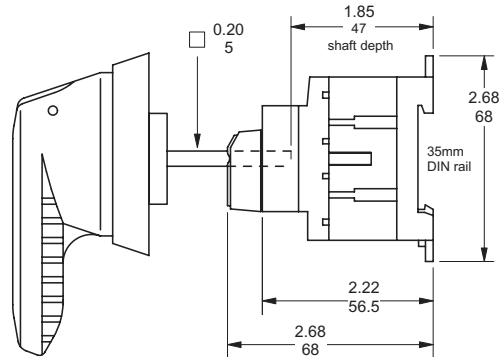

Approximate dimensions OT16E3C & E4C – OT100E3C & E4C Transfer switches

00.00 — Inches
00.00 — [Millimeters]

OT16, 25, 32E3C & E4C – Transfer switches

OT45, 63E3C & E4C – Transfer switches

OT100E3C & E4C – Transfer switches