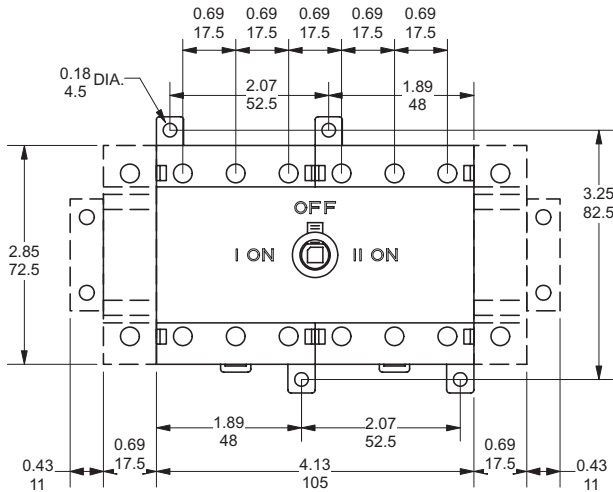

Approximate dimensions OT16E3C & E4C – OT100E3C & E4C Transfer switches

00.00 — Inches
00.00 — [Millimeters]

OT16, 25, 32E3C & E4C – Transfer switches

OT45, 63E3C & E4C – Transfer switches

OT100E3C & E4C – Transfer switches