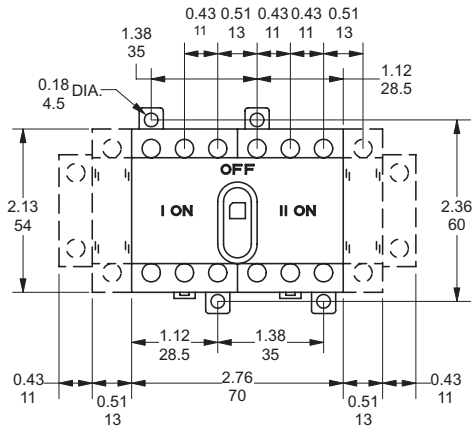

Approximate dimensions OT16E3C & E4C – OT100E3C & E4C Transfer switches

00.00 — Inches
00.00 — [Millimeters]

OT16, 25, 32E3C & E4C – Transfer switches

OT45, 63E3C & E4C – Transfer switches

OT100E3C & E4C – Transfer switches