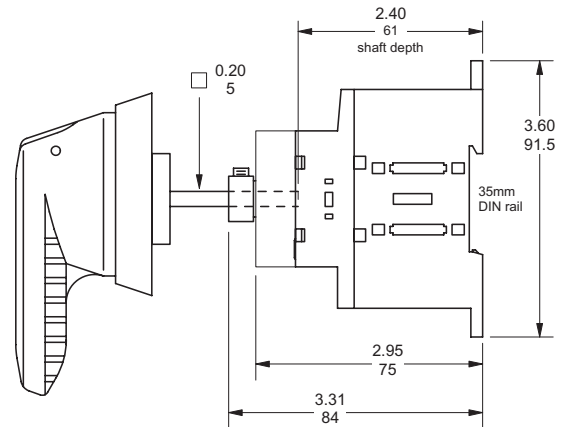

Approximate dimensions OT16E3C & E4C – OT100E3C & E4C Transfer switches

00.00 — Inches
00.00 — [Millimeters]

OT16, 25, 32E3C & E4C – Transfer switches

OT45, 63E3C & E4C – Transfer switches

OT100E3C & E4C – Transfer switches