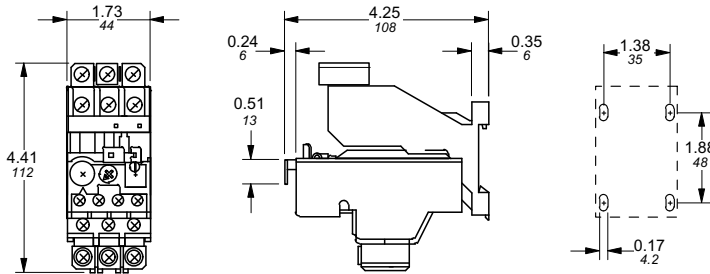

Approximate dimensions T25DU – TA42DU

00.00 Inches
00.00 [Millimeters]

TA25DU

TA25DU & DB25

TA25DU & DB25/32

TA42DU

TA42DU / TA75DU & DB80