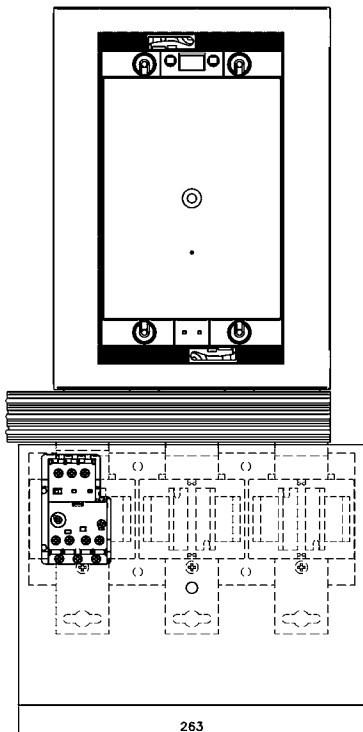

Electronic overload relays

Dimensions

Starter combination with contactor and terminal shroud

2

AF580 / AF750 + E800DU + DT800 / AF750S + LT800

Drilling plan

AF580 / AF750 + E800DU + DT800 / AF750L

Drilling plan

(dimensions in mm)