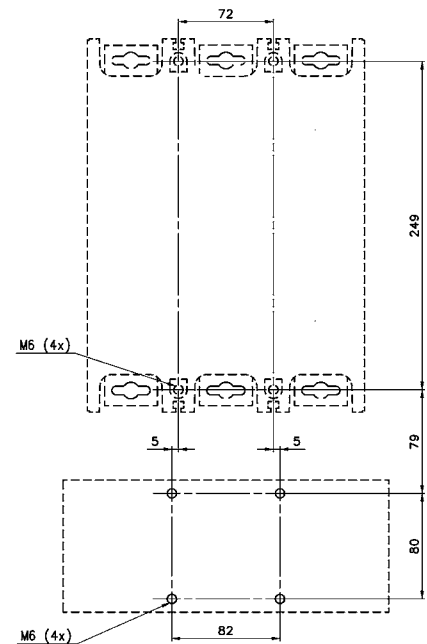

Electronic overload relays

Dimensions

Starter combination with contactor and terminal shroud

2

AF580 / AF750 + E800DU + DT800 / AF750S + LT800

Drilling plan

AF580 / AF750 + E800DU + DT800 / AF750L

Drilling plan

(dimensions in mm)