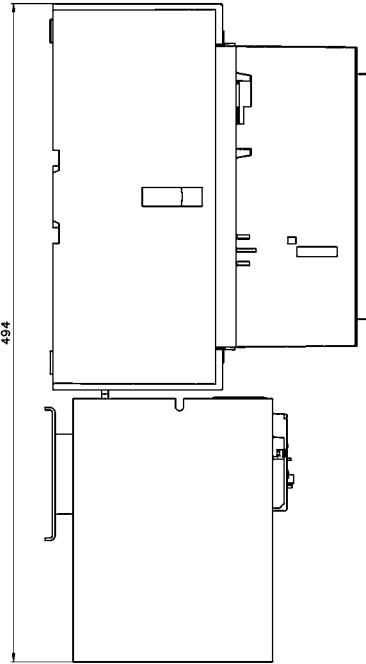

Electronic overload relays

Dimensions

Starter combination with contactor and terminal shroud

2

AF580 / AF750 + E800DU + DT800 / AF750S + LT800

Drilling plan

AF580 / AF750 + E800DU + DT800 / AF750L

Drilling plan

(dimensions in mm)