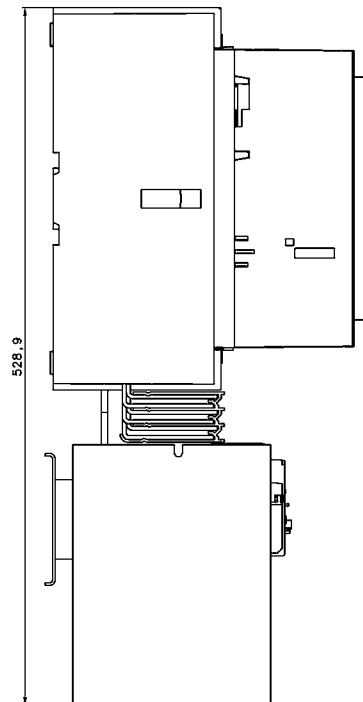

Electronic overload relays

Dimensions

Starter combination with contactor and terminal shroud

2

AF580 / AF750 + E800DU + DT800 / AF750S + LT800

Drilling plan

AF580 / AF750 + E800DU + DT800 / AF750L

Drilling plan

(dimensions in mm)