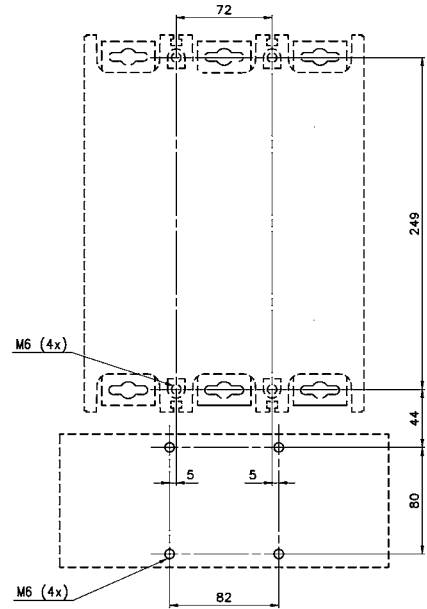

Electronic overload relays

Dimensions

Starter combination with contactor and terminal shroud

2

AF580 / AF750 + E800DU + DT800 / AF750S + LT800

Drilling plan

AF580 / AF750 + E800DU + DT800 / AF750L

Drilling plan

(dimensions in mm)