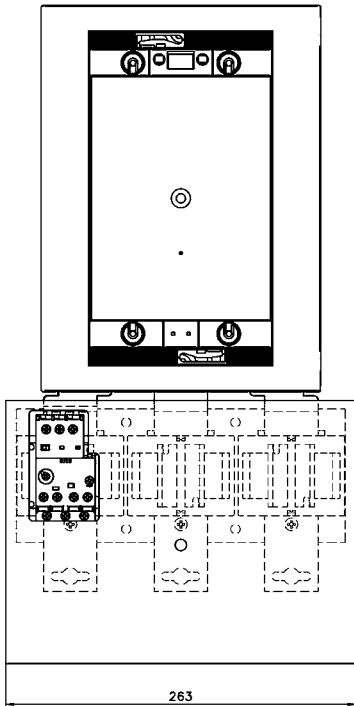

Electronic overload relays

Dimensions

Starter combination with contactor and terminal shroud

2

AF580 / AF750 + E800DU + DT800 / AF750S + LT800

Drilling plan

AF580 / AF750 + E800DU + DT800 / AF750L

Drilling plan

(dimensions in mm)