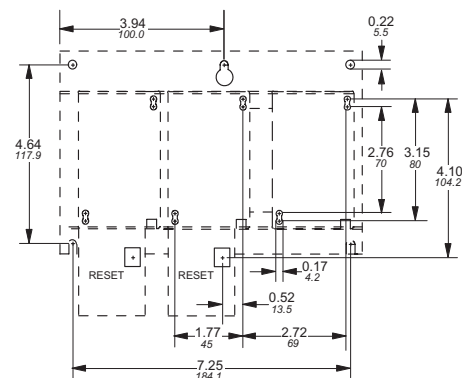

Approximate dimensions AC/DC operated, 3 pole A/AE30 – A/AE75

00.00 Inches
00.00 (Millimeters)

A/AE30 & A/AE40 — 2 Speed, 1 winding starter

A/AE30 & A/AE40 — 2 Speed, 2 winding starter

A/AE50 – A/AE75 + TA75 — Starter