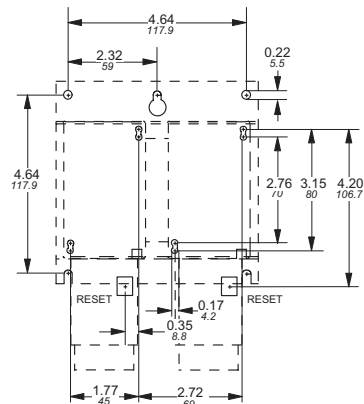

Approximate dimensions AC/DC operated, 3 pole A/AE30 – A/AE75

00.00 Inches
00.00 (Millimeters)

A/AE30 & A/AE40 — 2 Speed, 1 winding starter

A/AE30 & A/AE40 — 2 Speed, 2 winding starter

A/AE50 – A/AE75 + TA75 — Starter