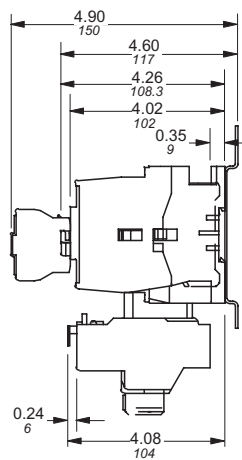

Approximate dimensions AC/DC operated, 3 pole A/AE30 – A/AE75

00.00 Inches
00.00 (Millimeters)

A/AE30 & A/AE40 — 2 Speed, 1 winding starter

A/AE30 & A/AE40 — 2 Speed, 2 winding starter

A/AE50 – A/AE75 + TA75 — Starter