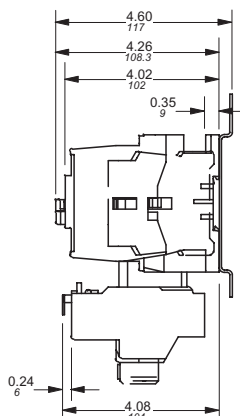

Approximate dimensions AC/DC operated, 3 pole A/AE30 – A/AE75

00.00 Inches
00.00 (Millimeters)

A/AE30 & A/AE40 — 2 Speed, 1 winding starter

A/AE30 & A/AE40 — 2 Speed, 2 winding starter

A/AE50 – A/AE75 + TA75 — Starter