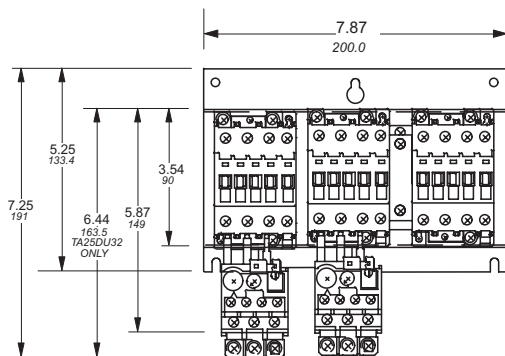

Approximate dimensions AC/DC operated, 3 pole A/AE30 – A/AE75

00.00 Inches
00.00 (Millimeters)

A/AE30 & A/AE40 — 2 Speed, 1 winding starter

A/AE30 & A/AE40 — 2 Speed, 2 winding starter

A/AE50 – A/AE75 + TA75 — Starter