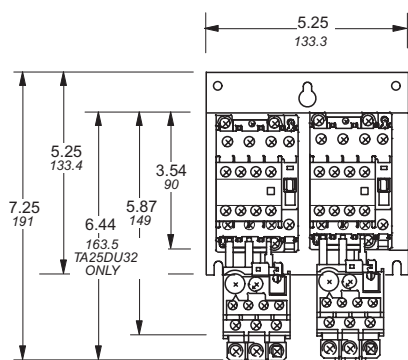

Approximate dimensions AC/DC operated, 3 pole A/AE30 – A/AE75

00.00 Inches
00.00 (Millimeters)

A/AE30 & A/AE40 — 2 Speed, 1 winding starter

A/AE30 & A/AE40 — 2 Speed, 2 winding starter

A/AE50 – A/AE75 + TA75 — Starter