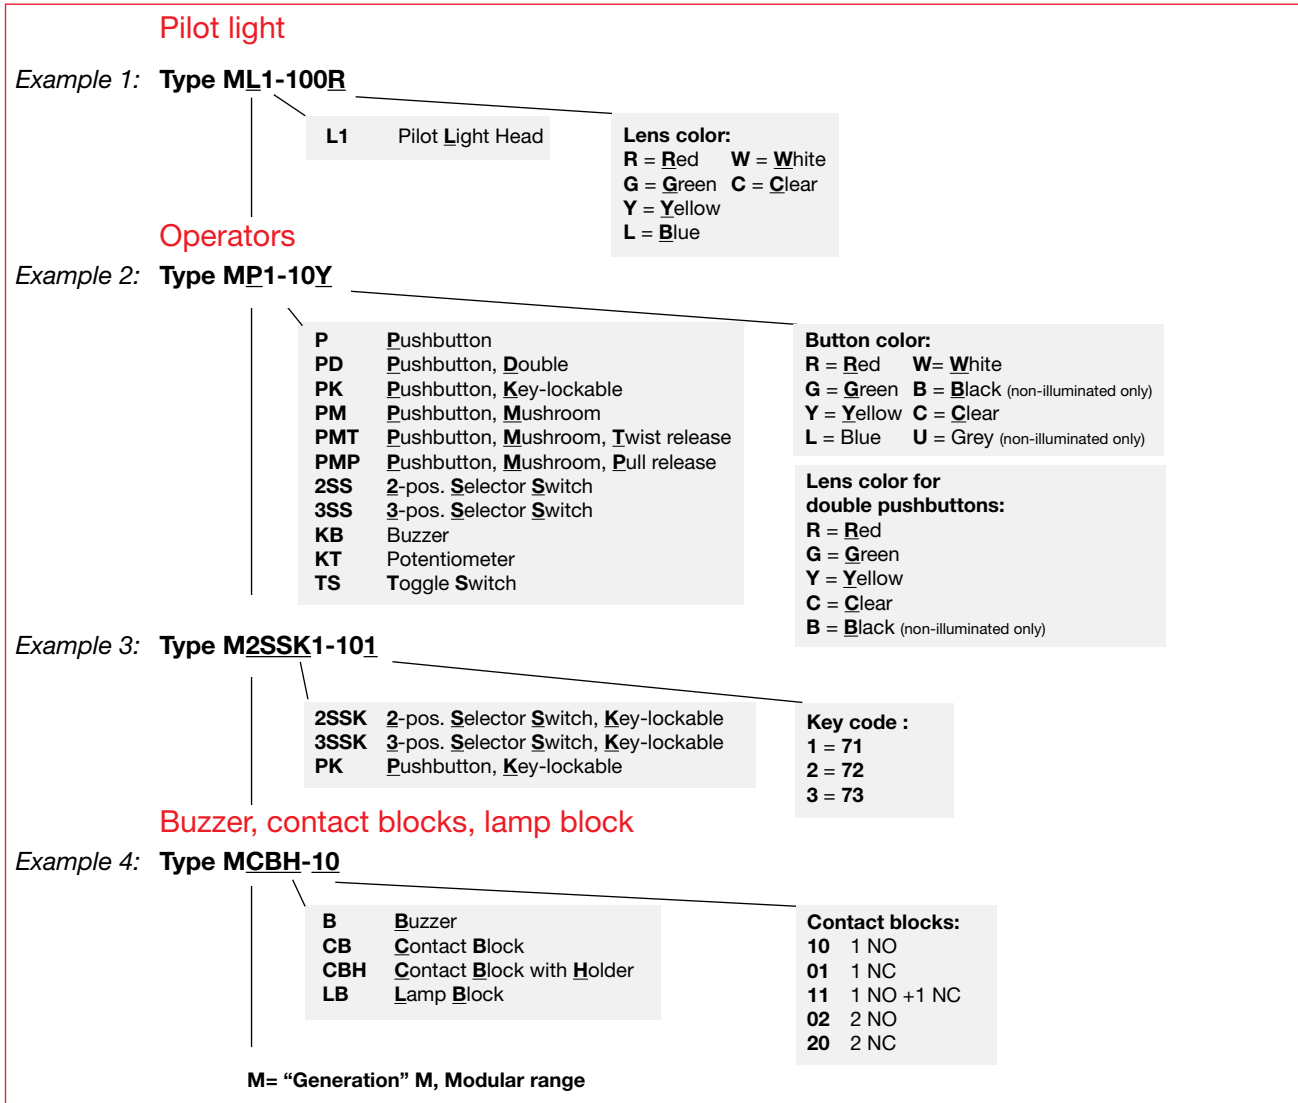

Explanation of type codes

Modular Pilot Devices

Compact Pilot Devices